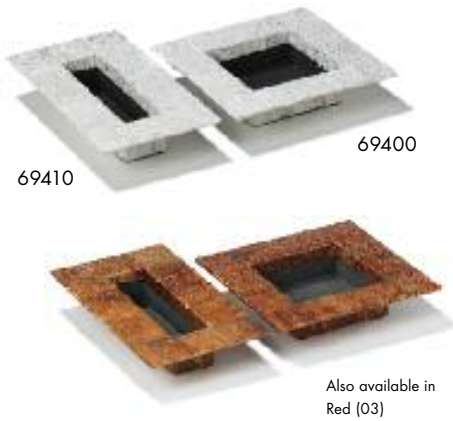

Bancroft

69410

69400

Also available in Red (03)

Bancroft Rectangle Planter

69410
31.5 x 17.5 x 5.5cm
(12.5 x 7 x 2.25")

6.55
White (01), Brown (25)

Bancroft Square planter

69400
24.5 x 5.5cm
(9.5 x 2.25")

8.25
White (01), Brown (25)

Bancroft Square Pot

69370
13 x 12.5cm (5.25 x 5")

6.05

69380
16 x 15.5cm (6.25 x 6")

8.25
White (01), Brown (25)

Bancroft Rectangle Vase

69390
23 x 10 x 17cm
(9 x 4 x 6.75")

8.25
White (01), Brown (25)

Bancroft Square Vase

69360
Set/2
32 x 70cm
(12.5 x 27.5")
40 x 90cm
(15.75 x 35.5")

120.95
White (01), Brown (25)

Fiberglass with hyacinth leaf overlay

Bancroft

69390

69380

69370

Also available in Red (03)